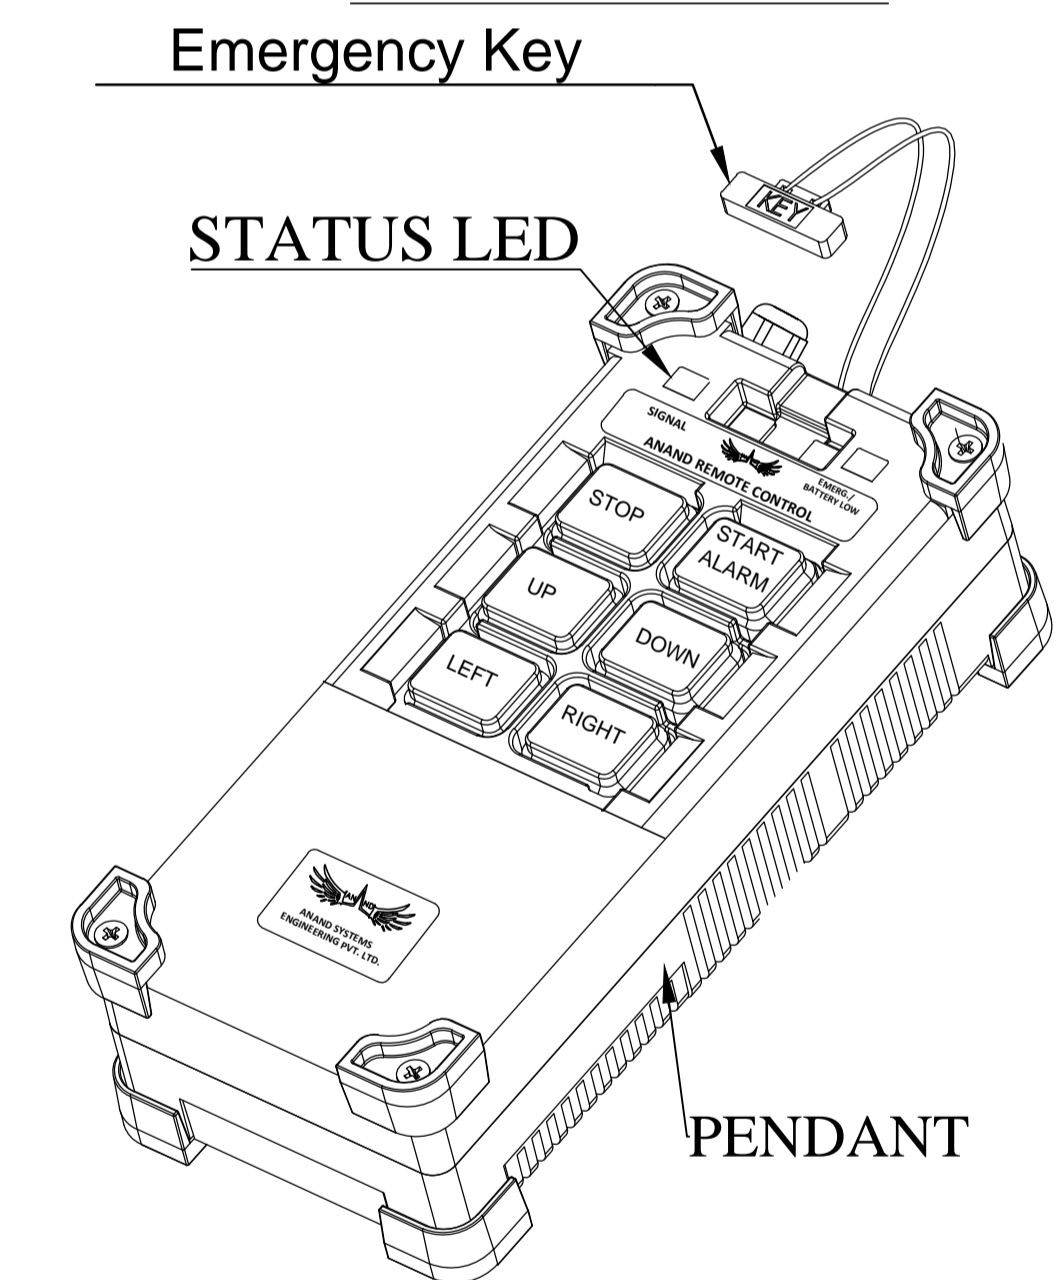

EMERGENCY

TO CLIENT:

ANAND SYSTEMS ENGINEERING PVT. LTD.			
MUMBAI-400 072.			
Prepared by	vivek	23-03-2024	TITLE:
Checked by			6 BUTTON 2 SPEED PENDANT
Approved by			
REV.	SIZE	MODEL:-	SCALE: 1:2
R0	A4	APC-602	SHEET: 2 OF 2
Ref. Drawing No.: SL NO-			Cad file: