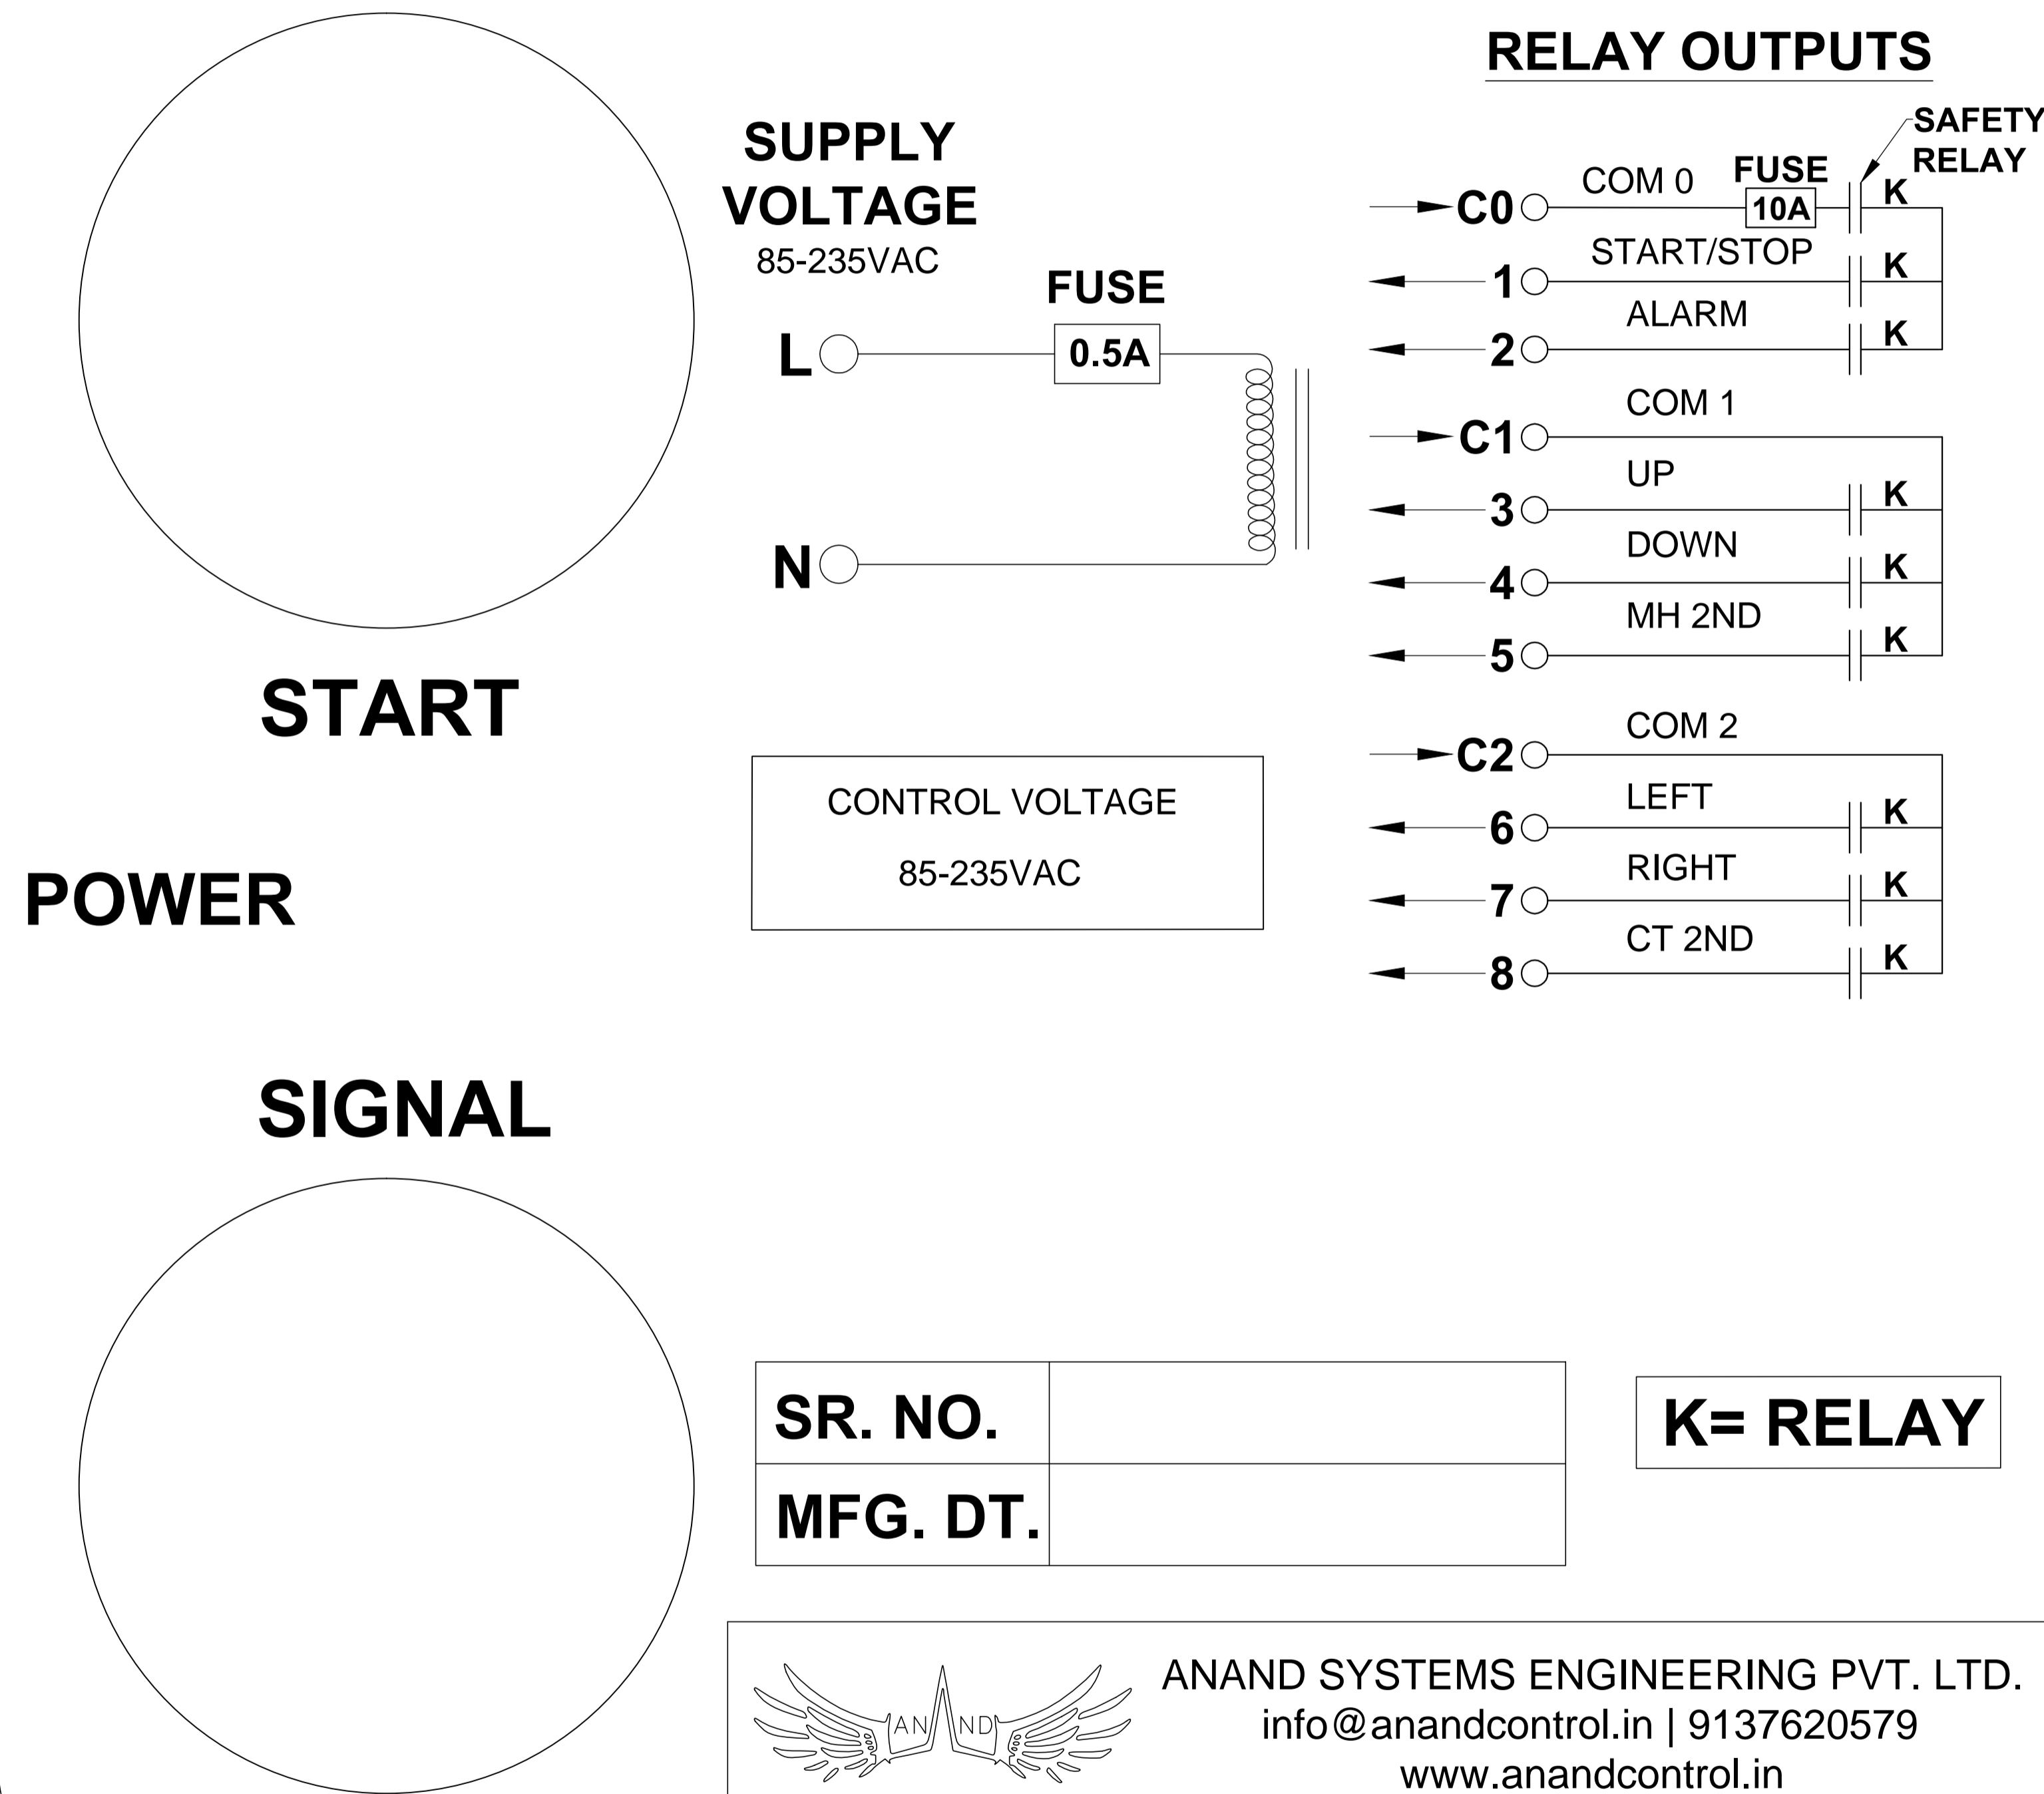

WIRING DIAGRAM

ANAND RADIO REMOTE CONTROL

SR. NO.	
MFG. DT.	

K= RELAY

ANAND SYSTEMS ENGINEERING PVT. LTD.
info@anandcontrol.in | 9137620579
www.anandcontrol.in
CERTIFIED BY DEPARTMENT OF TELECOMMUNICATION

PUSH BUTTON - RELAY MAP

PUSH BUTTON	RELAY ON
START/STOP	0,1
ALARM	2
UP	3
UP 2ND STEP	3,5
DOWN	4
DOWN 2ND STEP	4,5
LEFT	6
LEFT 2ND STEP	6,8
RIGHT	7
RIGHT 2ND STEP	7,8

INTERLOCK

MOTION
STOP ALONG WITH START ALARM KEY
UP ALONG WITH DOWN KEY
LEFT ALONG WITH RIGHT KEY