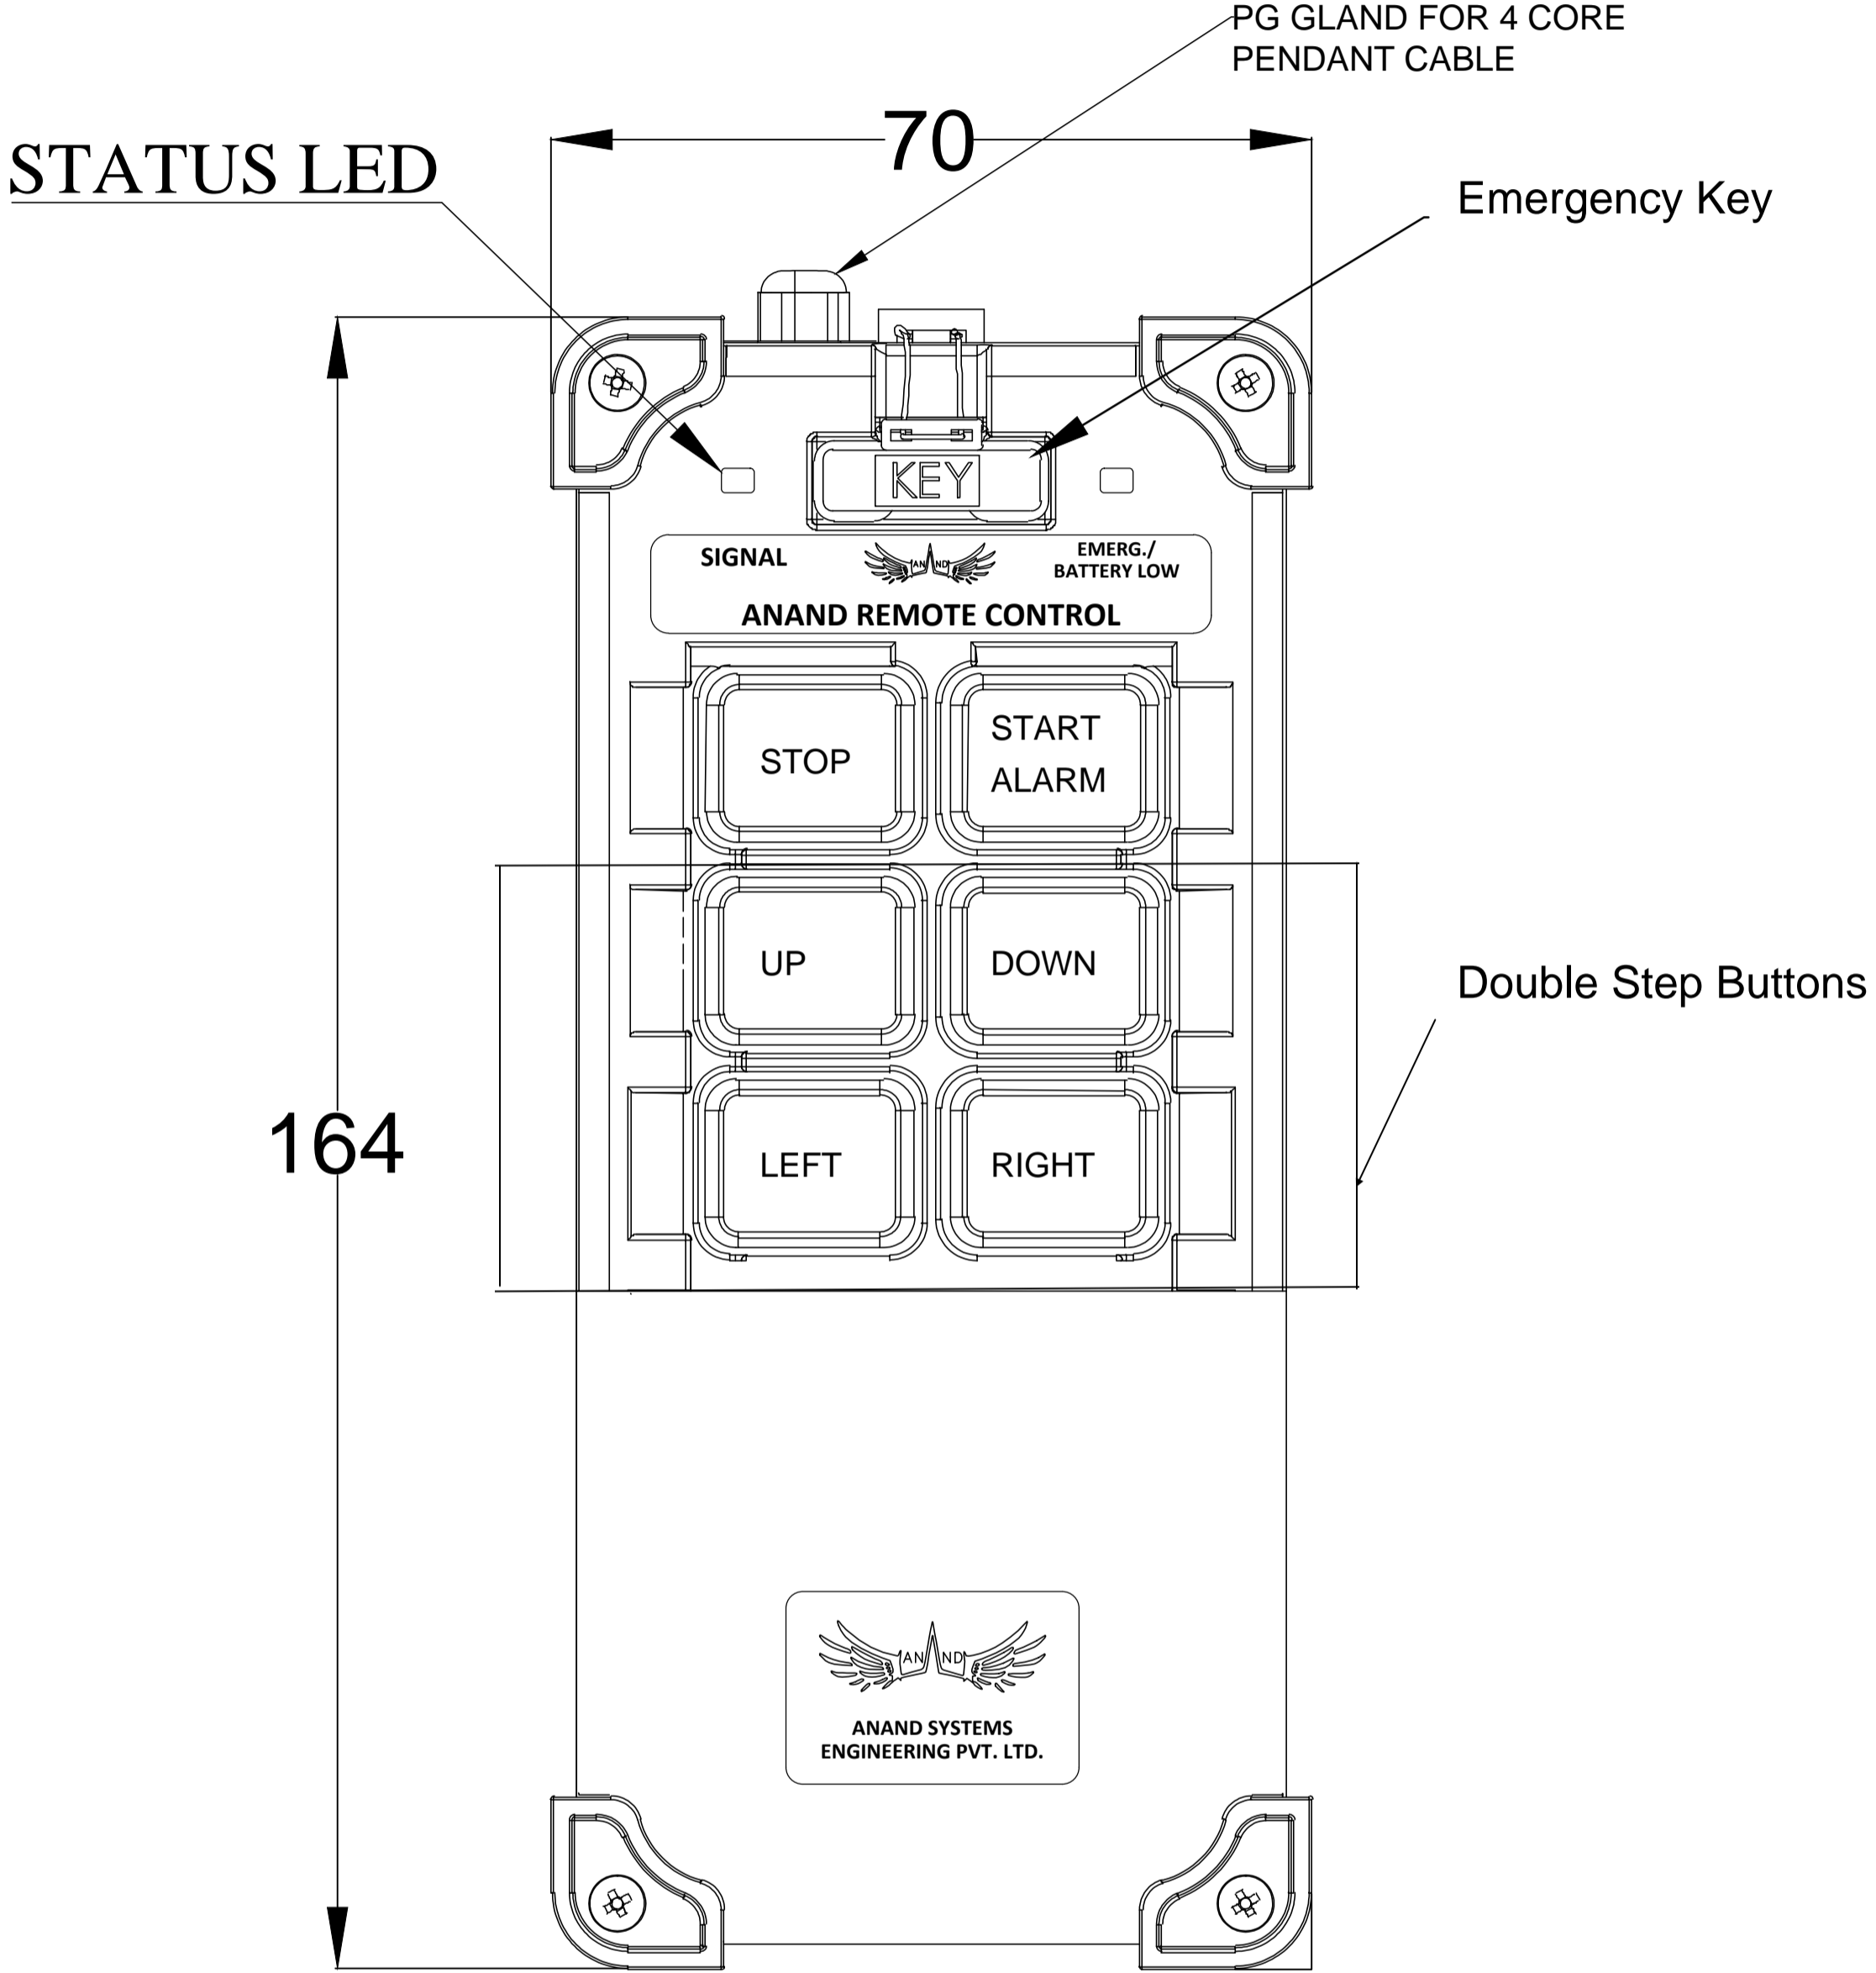

GA DRAWING

NO. OF RELAYS	9
NO. OF BUTTONS	6
SAFETY RELAY	YES

PENDANT

TO CLIENT:

ANAND SYSTEMS ENGINEERING PVT. LTD.
MUMBAI- 400 072.

Prepared by	vivek	23-03-2024	TITLE:	6 BUTTON 2 SPEED PENDANT
Checked by				
Approved by				
REV.	SIZE	MODEL:-	SCALE: 1:2	SHEET: 1 OF 2
R0	A4	APC-602		
Ref. Drawing No.: SL NO-			Cad file:	

**1 Sq. mm
12 CORE
PVC CABLE**

RECEIVER

WIRING DIAGRAM

ANAND RADIO REMOTE CONTROL

SR. NO.	
MFG. DT.	

K= RELAY

 ANAND SYSTEMS ENGINEERING PVT. LTD.
info@anandcontrol.in | 9137620579
www.anandcontrol.in
CERTIFIED BY DEPARTMENT OF TELECOMMUNICATION

PUSH BUTTON - RELAY MAP

PUSH BUTTON	RELAY ON
START/STOP	0,1
ALARM	2
UP	3
UP 2ND STEP	3,5
DOWN	4
DOWN 2ND STEP	4,5
LEFT	6
LEFT 2ND STEP	6,8
RIGHT	7
RIGHT 2ND STEP	7,8

INTERLOCK

MOTION
STOP ALONG WITH START ALARM KEY
UP ALONG WITH DOWN KEY
LEFT ALONG WITH RIGHT KEY