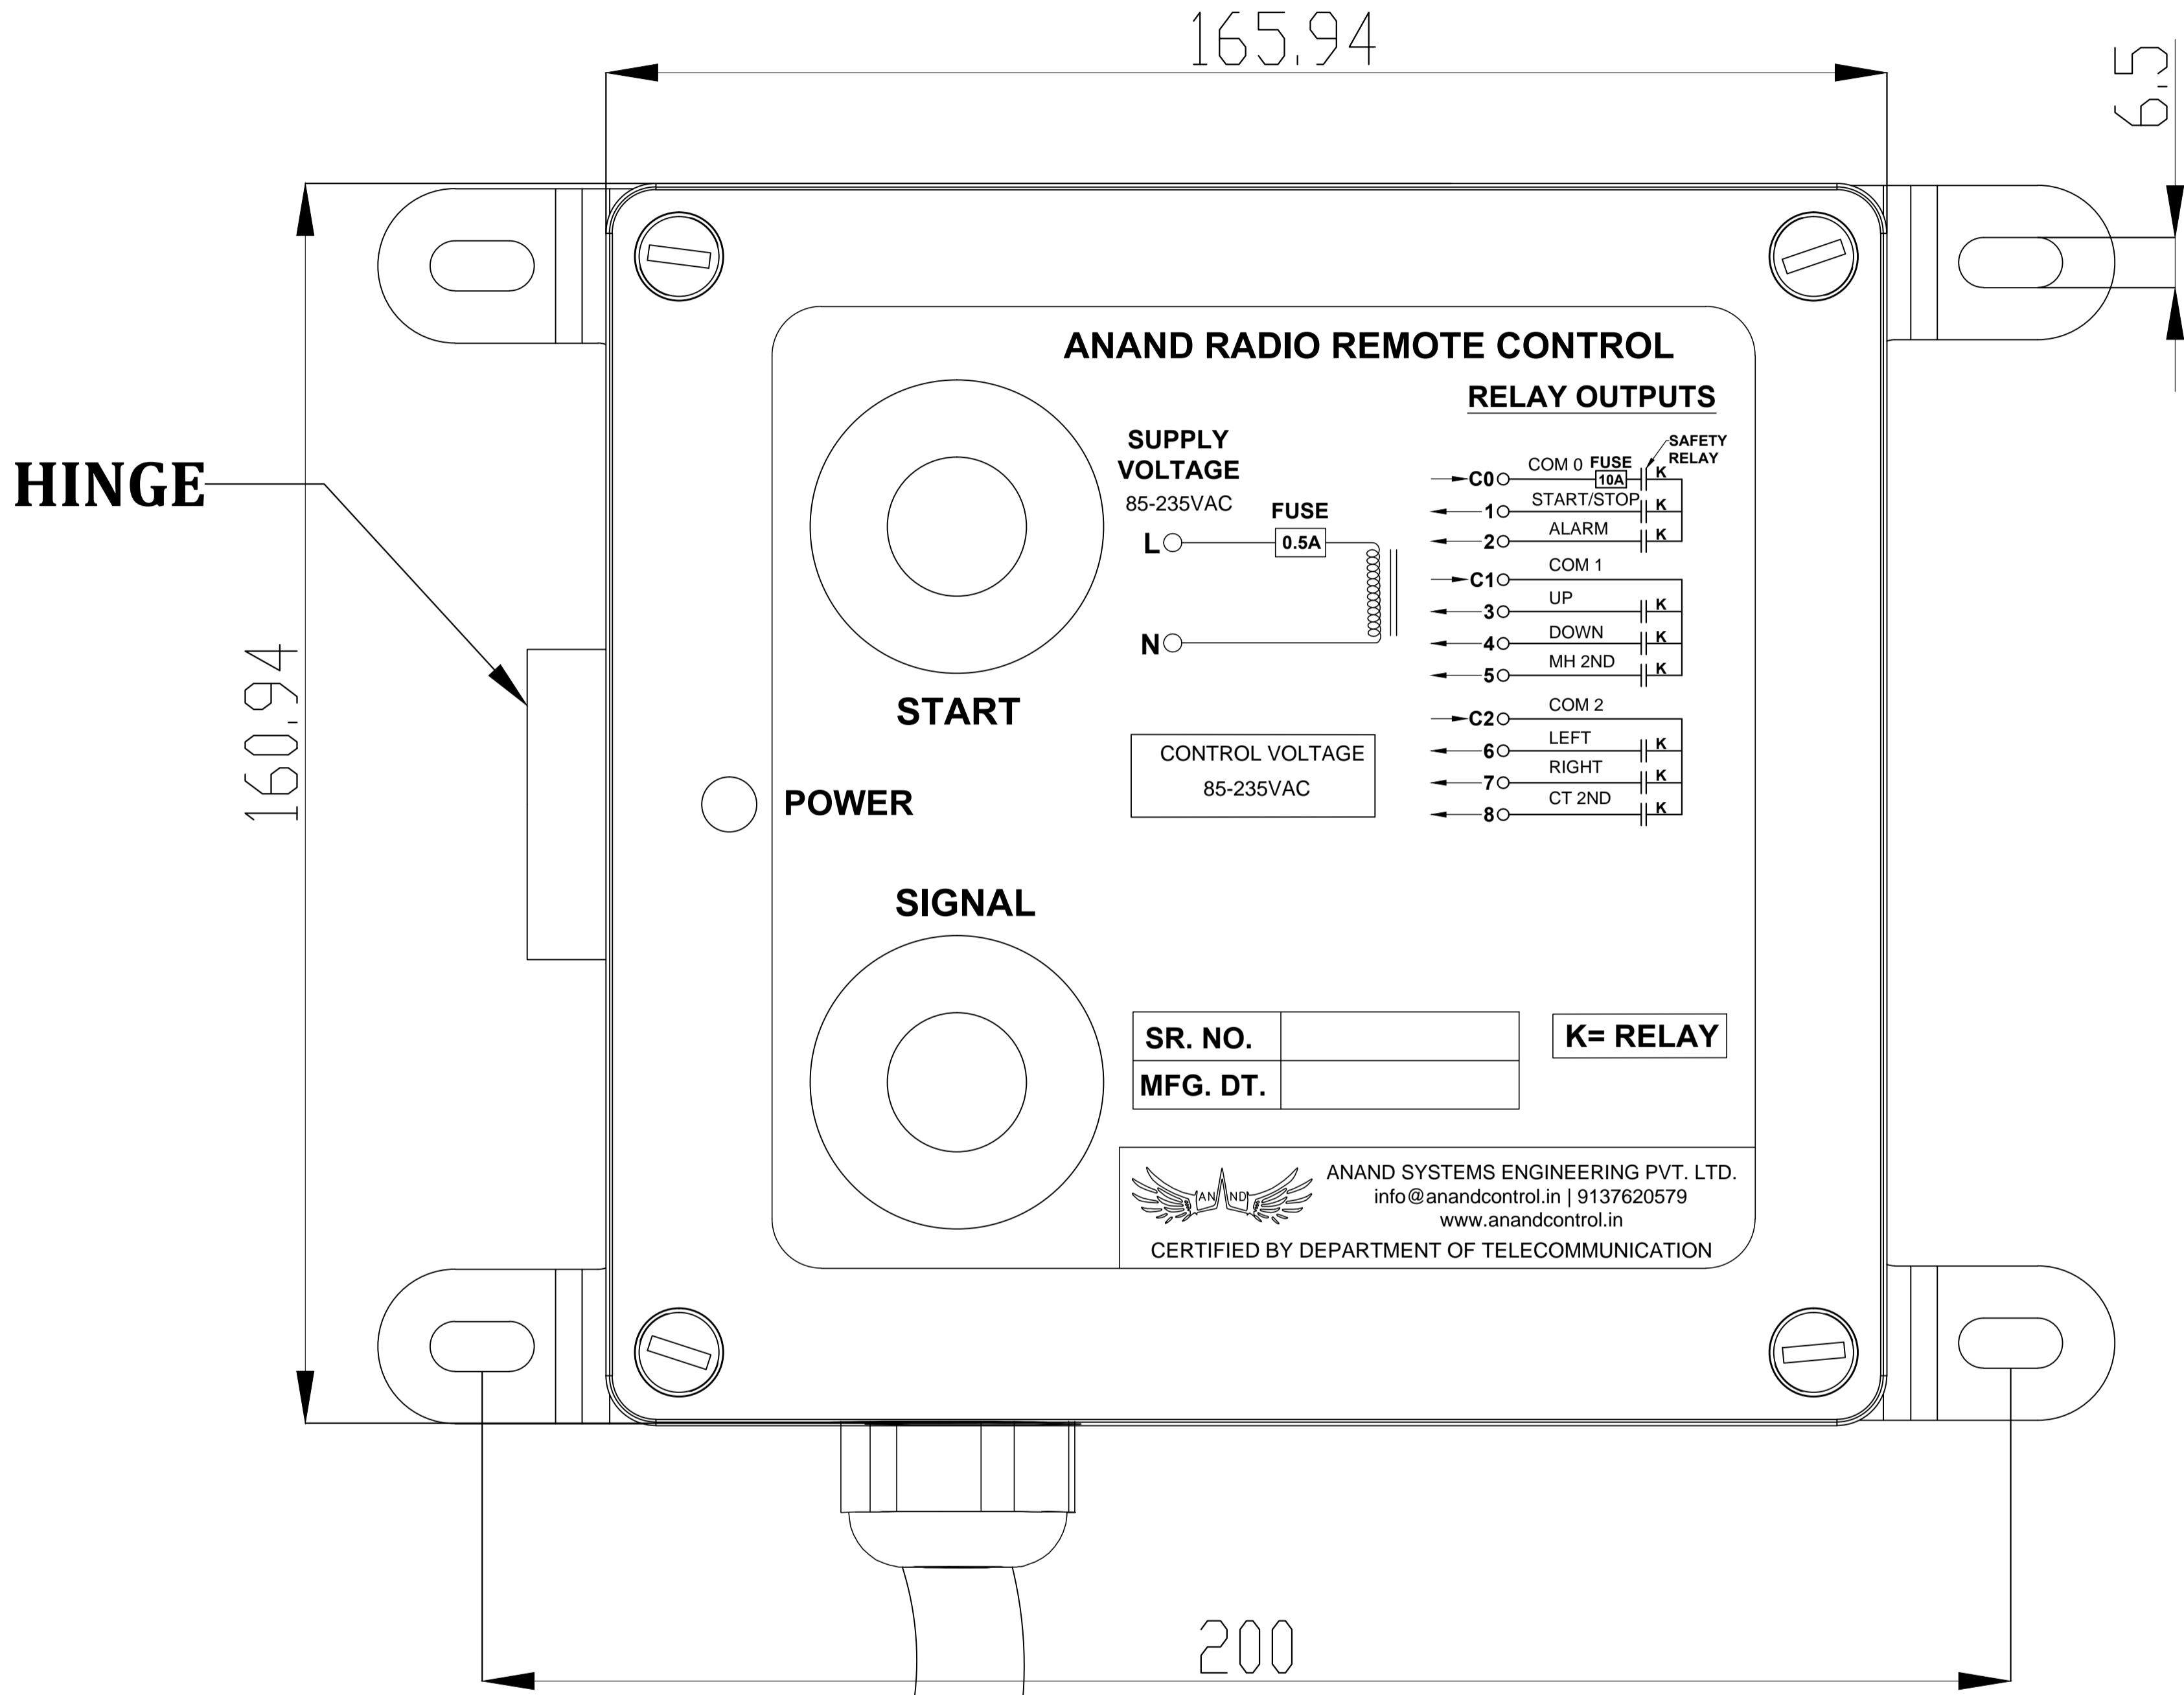

GA DRAWING

NO. OF RELAYS	9
NO. OF BUTTONS	6
SAFETY RELAY	YES

PENDANT

TO CLIENT:

ANAND SYSTEMS ENGINEERING PVT. LTD.
MUMBAI- 400 072.

Prepared by	vivek	23-03-2024	TITLE:	6 BUTTON 2 SPEED PENDANT
Checked by				
Approved by				
REV.	SIZE	MODEL:-	SCALE: 1:2	SHEET: 1 OF 2
R0	A4	APC-602		
Ref. Drawing No.: SL NO-			Cad file:	

**1 Sq. mm
12 CORE
PVC CABLE**

RECEIVER

WIRING DIAGRAM

ANAND RADIO REMOTE CONTROL

SR. NO.	
MFG. DT.	

K= RELAY

 ANAND SYSTEMS ENGINEERING PVT. LTD.
info@anandcontrol.in | 9137620579
www.anandcontrol.in
CERTIFIED BY DEPARTMENT OF TELECOMMUNICATION

PUSH BUTTON - RELAY MAP

PUSH BUTTON	RELAY ON
START/STOP	0,1
ALARM	2
UP	3
UP 2ND STEP	3,5
DOWN	4
DOWN 2ND STEP	4,5
LEFT	6
LEFT 2ND STEP	6,8
RIGHT	7
RIGHT 2ND STEP	7,8

INTERLOCK

MOTION
STOP ALONG WITH START ALARM KEY
UP ALONG WITH DOWN KEY
LEFT ALONG WITH RIGHT KEY

EMERGENCY

TO CLIENT:

ANAND SYSTEMS ENGINEERING PVT. LTD.			
MUMBAI-400 072.			
Prepared by	vivek	23-03-2024	TITLE:
Checked by			6 BUTTON 2 SPEED PENDANT
Approved by			
REV.	SIZE	MODEL:-	SCALE: 1:2
R0	A4	APC-602	SHEET: 2 OF 2
Ref. Drawing No.: SL NO-			Cad file: