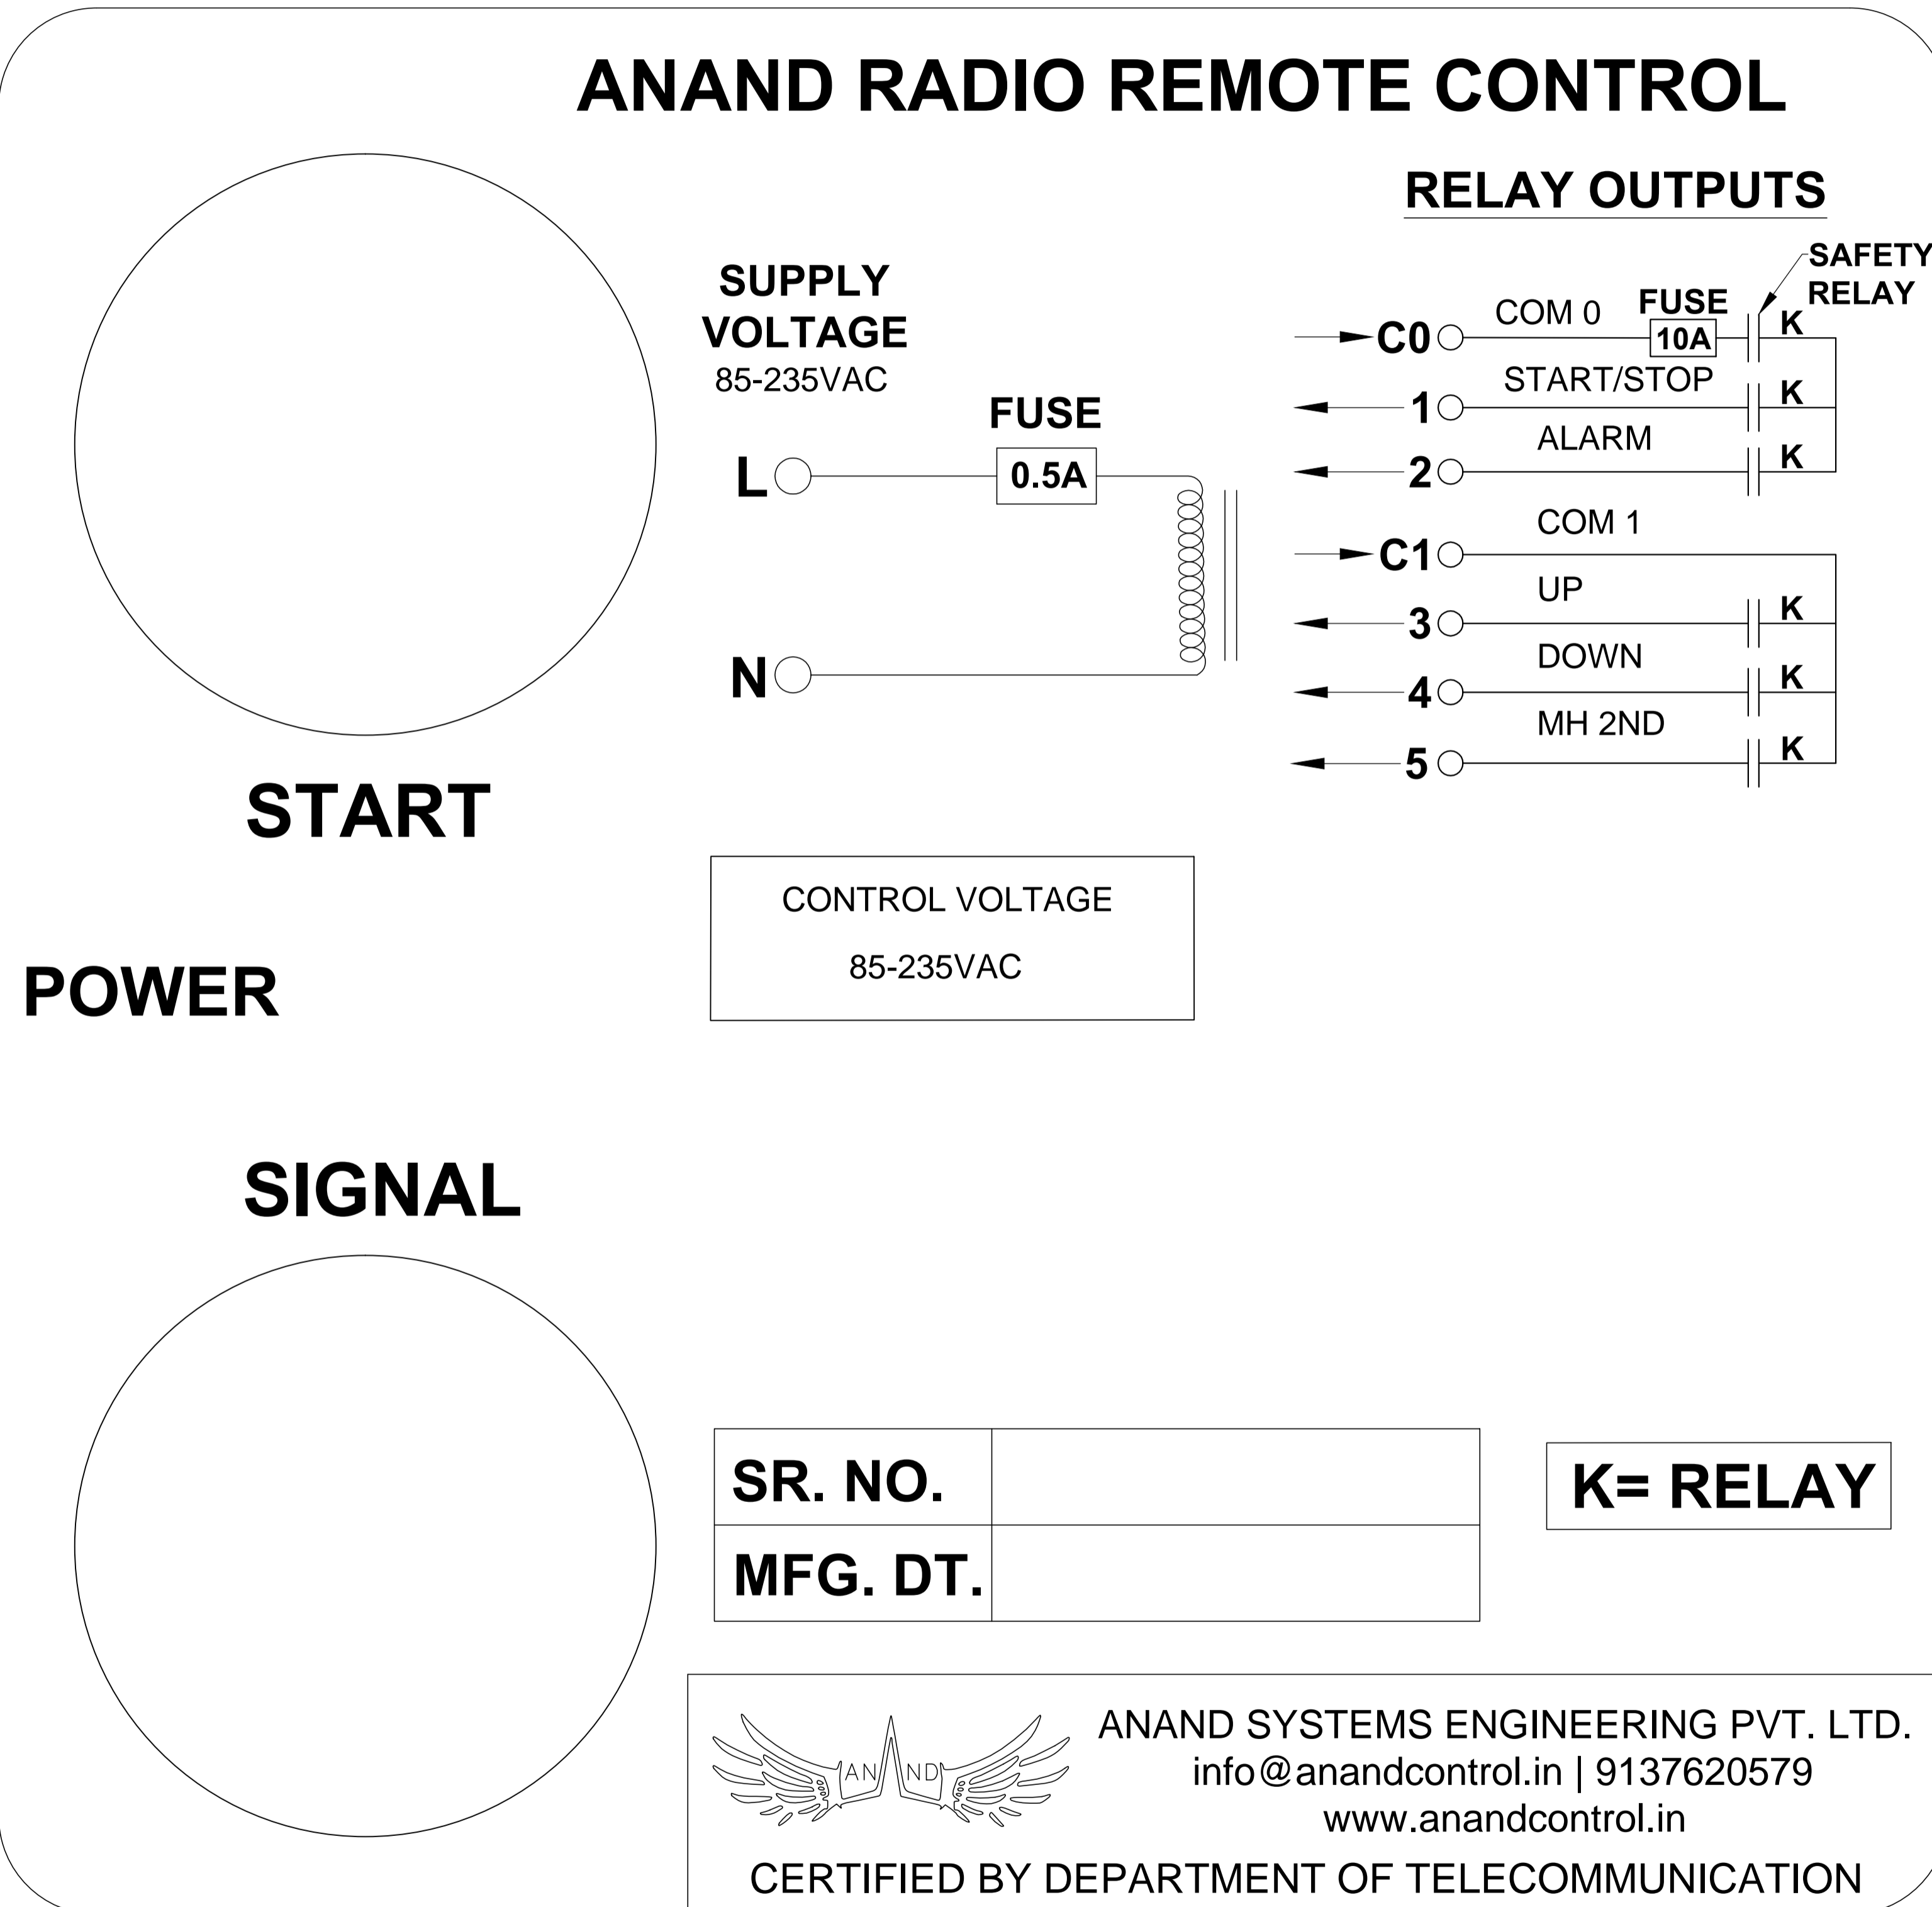

GA DRAWING

NO. OF RELAYS	6
NO. OF BUTTONS	4
SAFETY TIMER	YES

TO CLIENT:

ANAND SYSTEMS ENGINEERING PVT. LTD.			
MUMBAI- 400 072.			
Prepared by	vivek	23-03-2024	TITLE:
Checked by			4 BUTTON 2 SPEED PENDANT
Approved by			
REV.	SIZE	MODEL:-	SCALE: 1:2
R0	A4	APC-402	SHEET: 1 OF 2
Ref. Drawing No.: SL NO-			Cad file:

WIRING DIAGRAM

ANAND RADIO REMOTE CONTROL

PUSH BUTTON - RELAY MAP

PUSH BUTTON	RELAY ON
START/STOP	0,1
ALARM	2
UP	3
UP 2ND STEP	3,5
DOWN	4
DOWN 2ND STEP	4,5

INTERLOCK

MOTION
STOP ALONG WITH START ALARM KEY
UP ALONG WITH DOWN KEY

EMERGENCY

TO CLIENT:

ANAND SYSTEMS ENGINEERING PVT. LTD.			
MUMBAI-400 072.			
Prepared by	vivek	23-03-2024	TITLE:
Checked by			4 BUTTON 2 SPEED PENDANT
Approved by			
REV.	SIZE	MODEL:-	SCALE: 1:2
R0	A4	APC-402	SHEET: 2 OF 2
Ref. Drawing No.: SL NO-			Cad file: