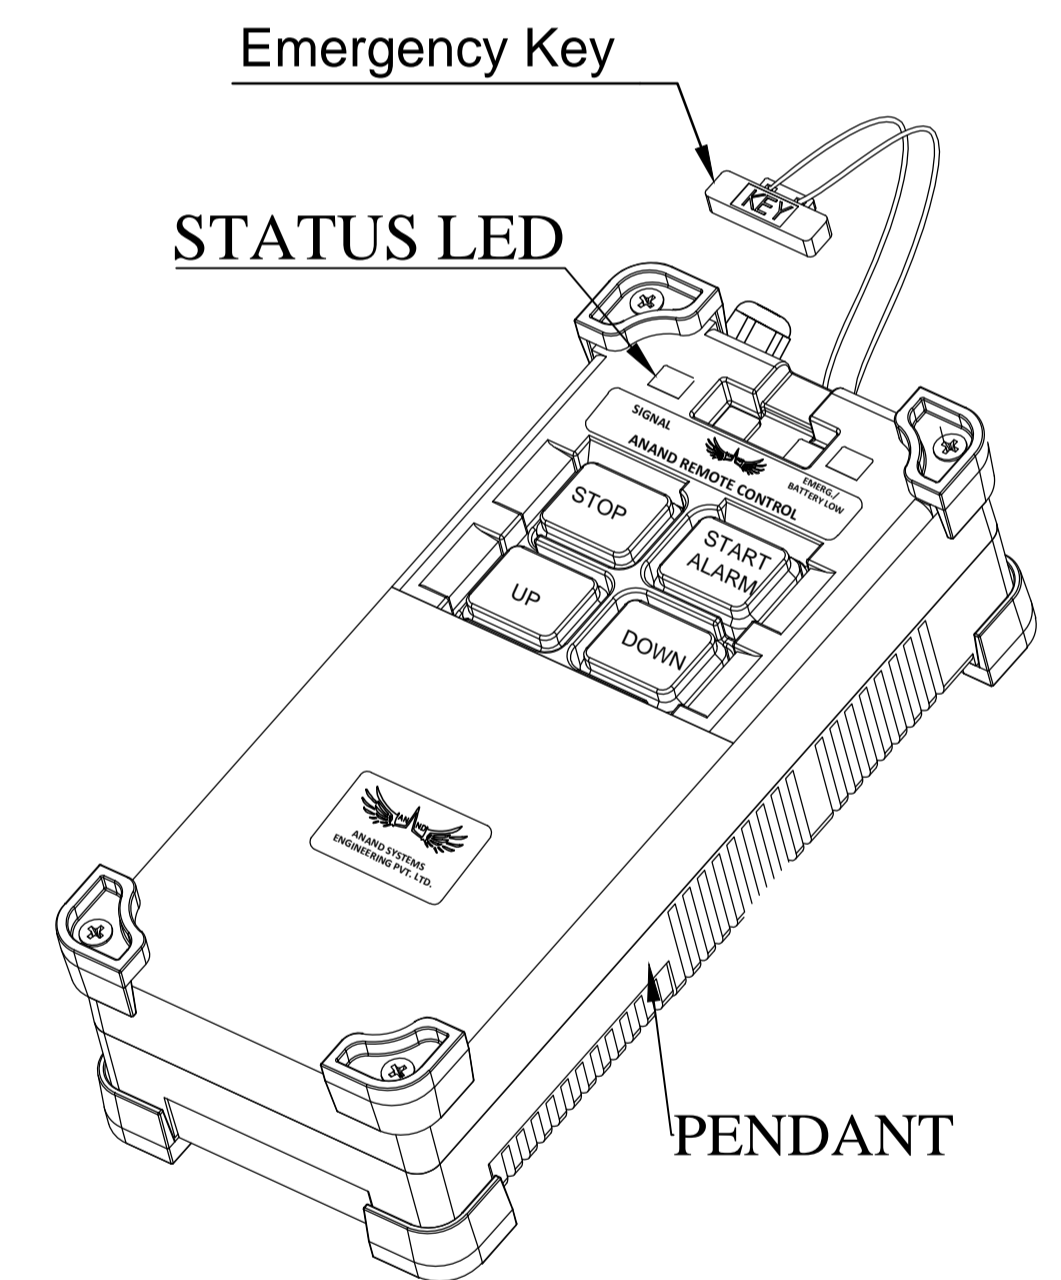

EMERGENCY

TO CLIENT:

ANAND SYSTEMS ENGINEERING PVT. LTD.			
MUMBAI-400 072.			
Prepared by	vivek	23-03-2024	TITLE:
Checked by			4 BUTTON 2 SPEED PENDANT
Approved by			
REV.	SIZE	MODEL:-	SCALE: 1:2
R0	A4	APC-402	SHEET: 2 OF 2
Ref. Drawing No.: SL NO-			Cad file: