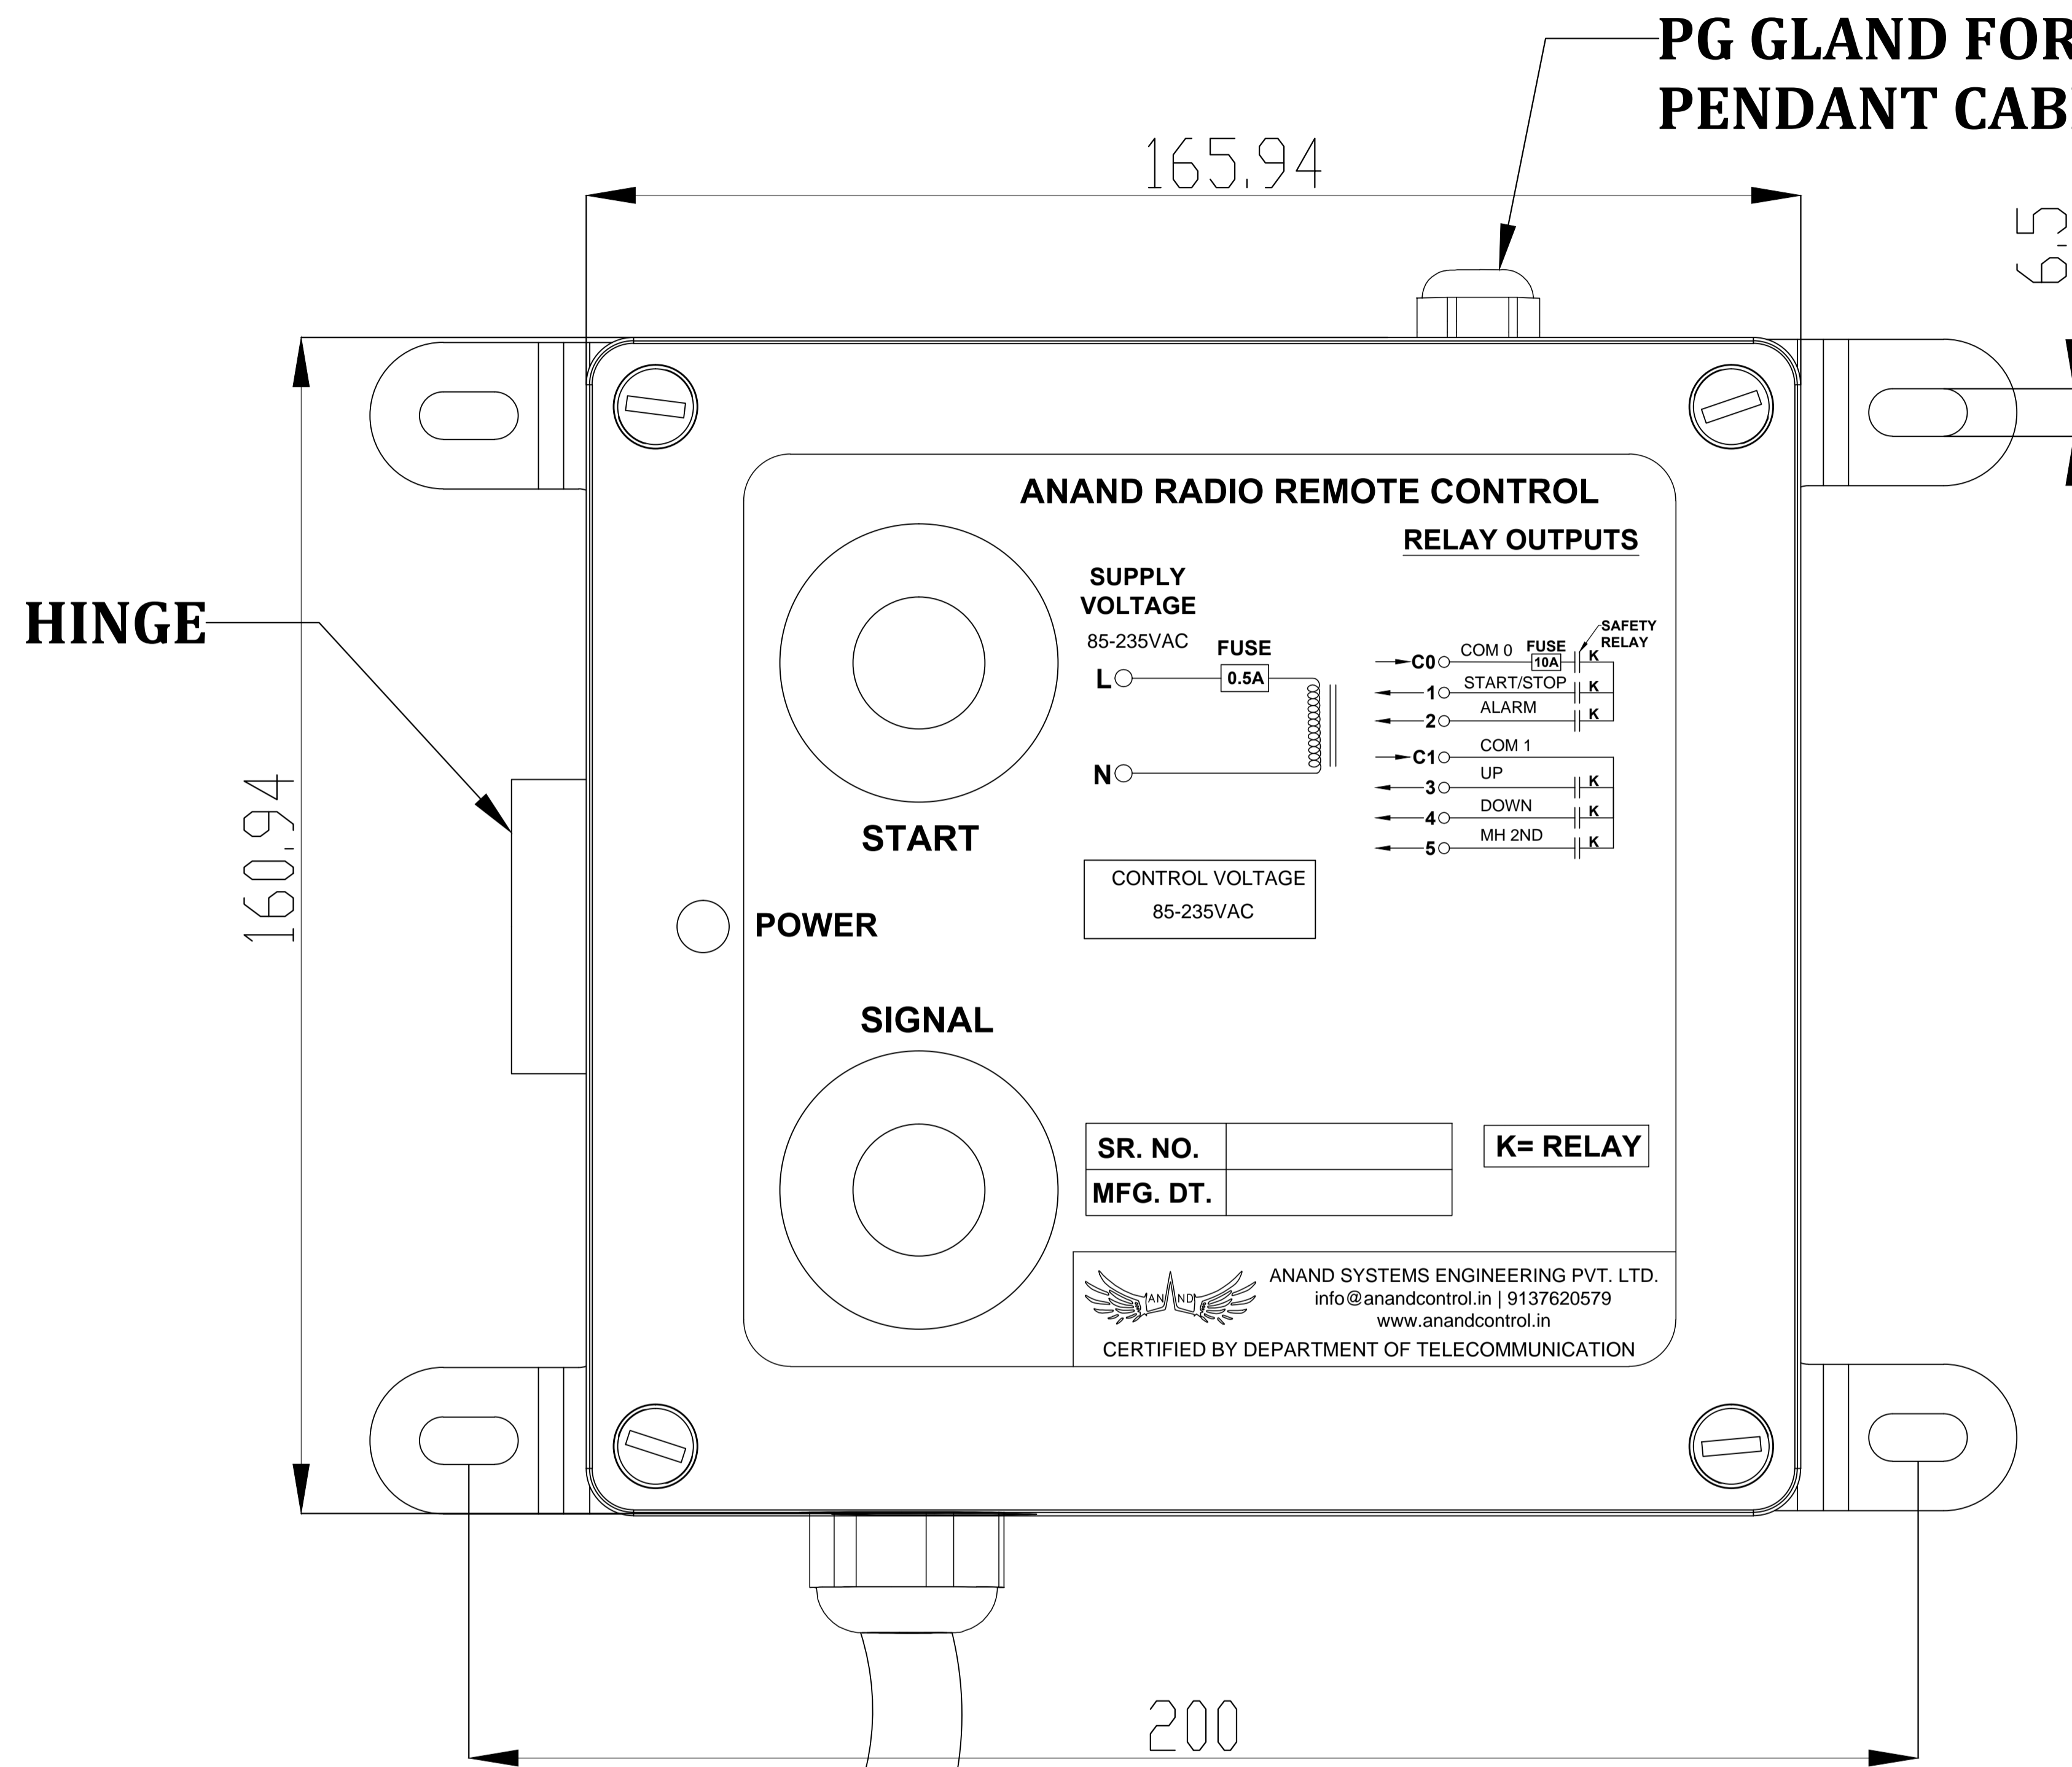

GA DRAWING

NO. OF RELAYS	6
NO. OF BUTTONS	4
SAFETY TIMER	YES

TO CLIENT:

ANAND SYSTEMS ENGINEERING PVT. LTD.			
MUMBAI- 400 072.			
Prepared by	vivek	23-03-2024	TITLE:
Checked by			4 BUTTON 2 SPEED PENDANT
Approved by			
REV.	SIZE	MODEL:-	SCALE: 1:2
R0	A4	APC-402	SHEET: 1 OF 2
Ref. Drawing No.: SL NO-			Cad file:

WIRING DIAGRAM

ANAND RADIO REMOTE CONTROL

PUSH BUTTON - RELAY MAP

PUSH BUTTON	RELAY ON
START/STOP	0,1
ALARM	2
UP	3
UP 2ND STEP	3,5
DOWN	4
DOWN 2ND STEP	4,5

INTERLOCK

MOTION
STOP ALONG WITH START ALARM KEY
UP ALONG WITH DOWN KEY

EMERGENCY

TO CLIENT:

ANAND SYSTEMS ENGINEERING PVT. LTD.			
MUMBAI-400 072.			
Prepared by	vivek	23-03-2024	TITLE:
Checked by			4 BUTTON 2 SPEED PENDANT
Approved by			
REV.	SIZE	MODEL:-	SCALE: 1:2
R0	A4	APC-402	SHEET: 2 OF 2
Ref. Drawing No.: SL NO-			Cad file: