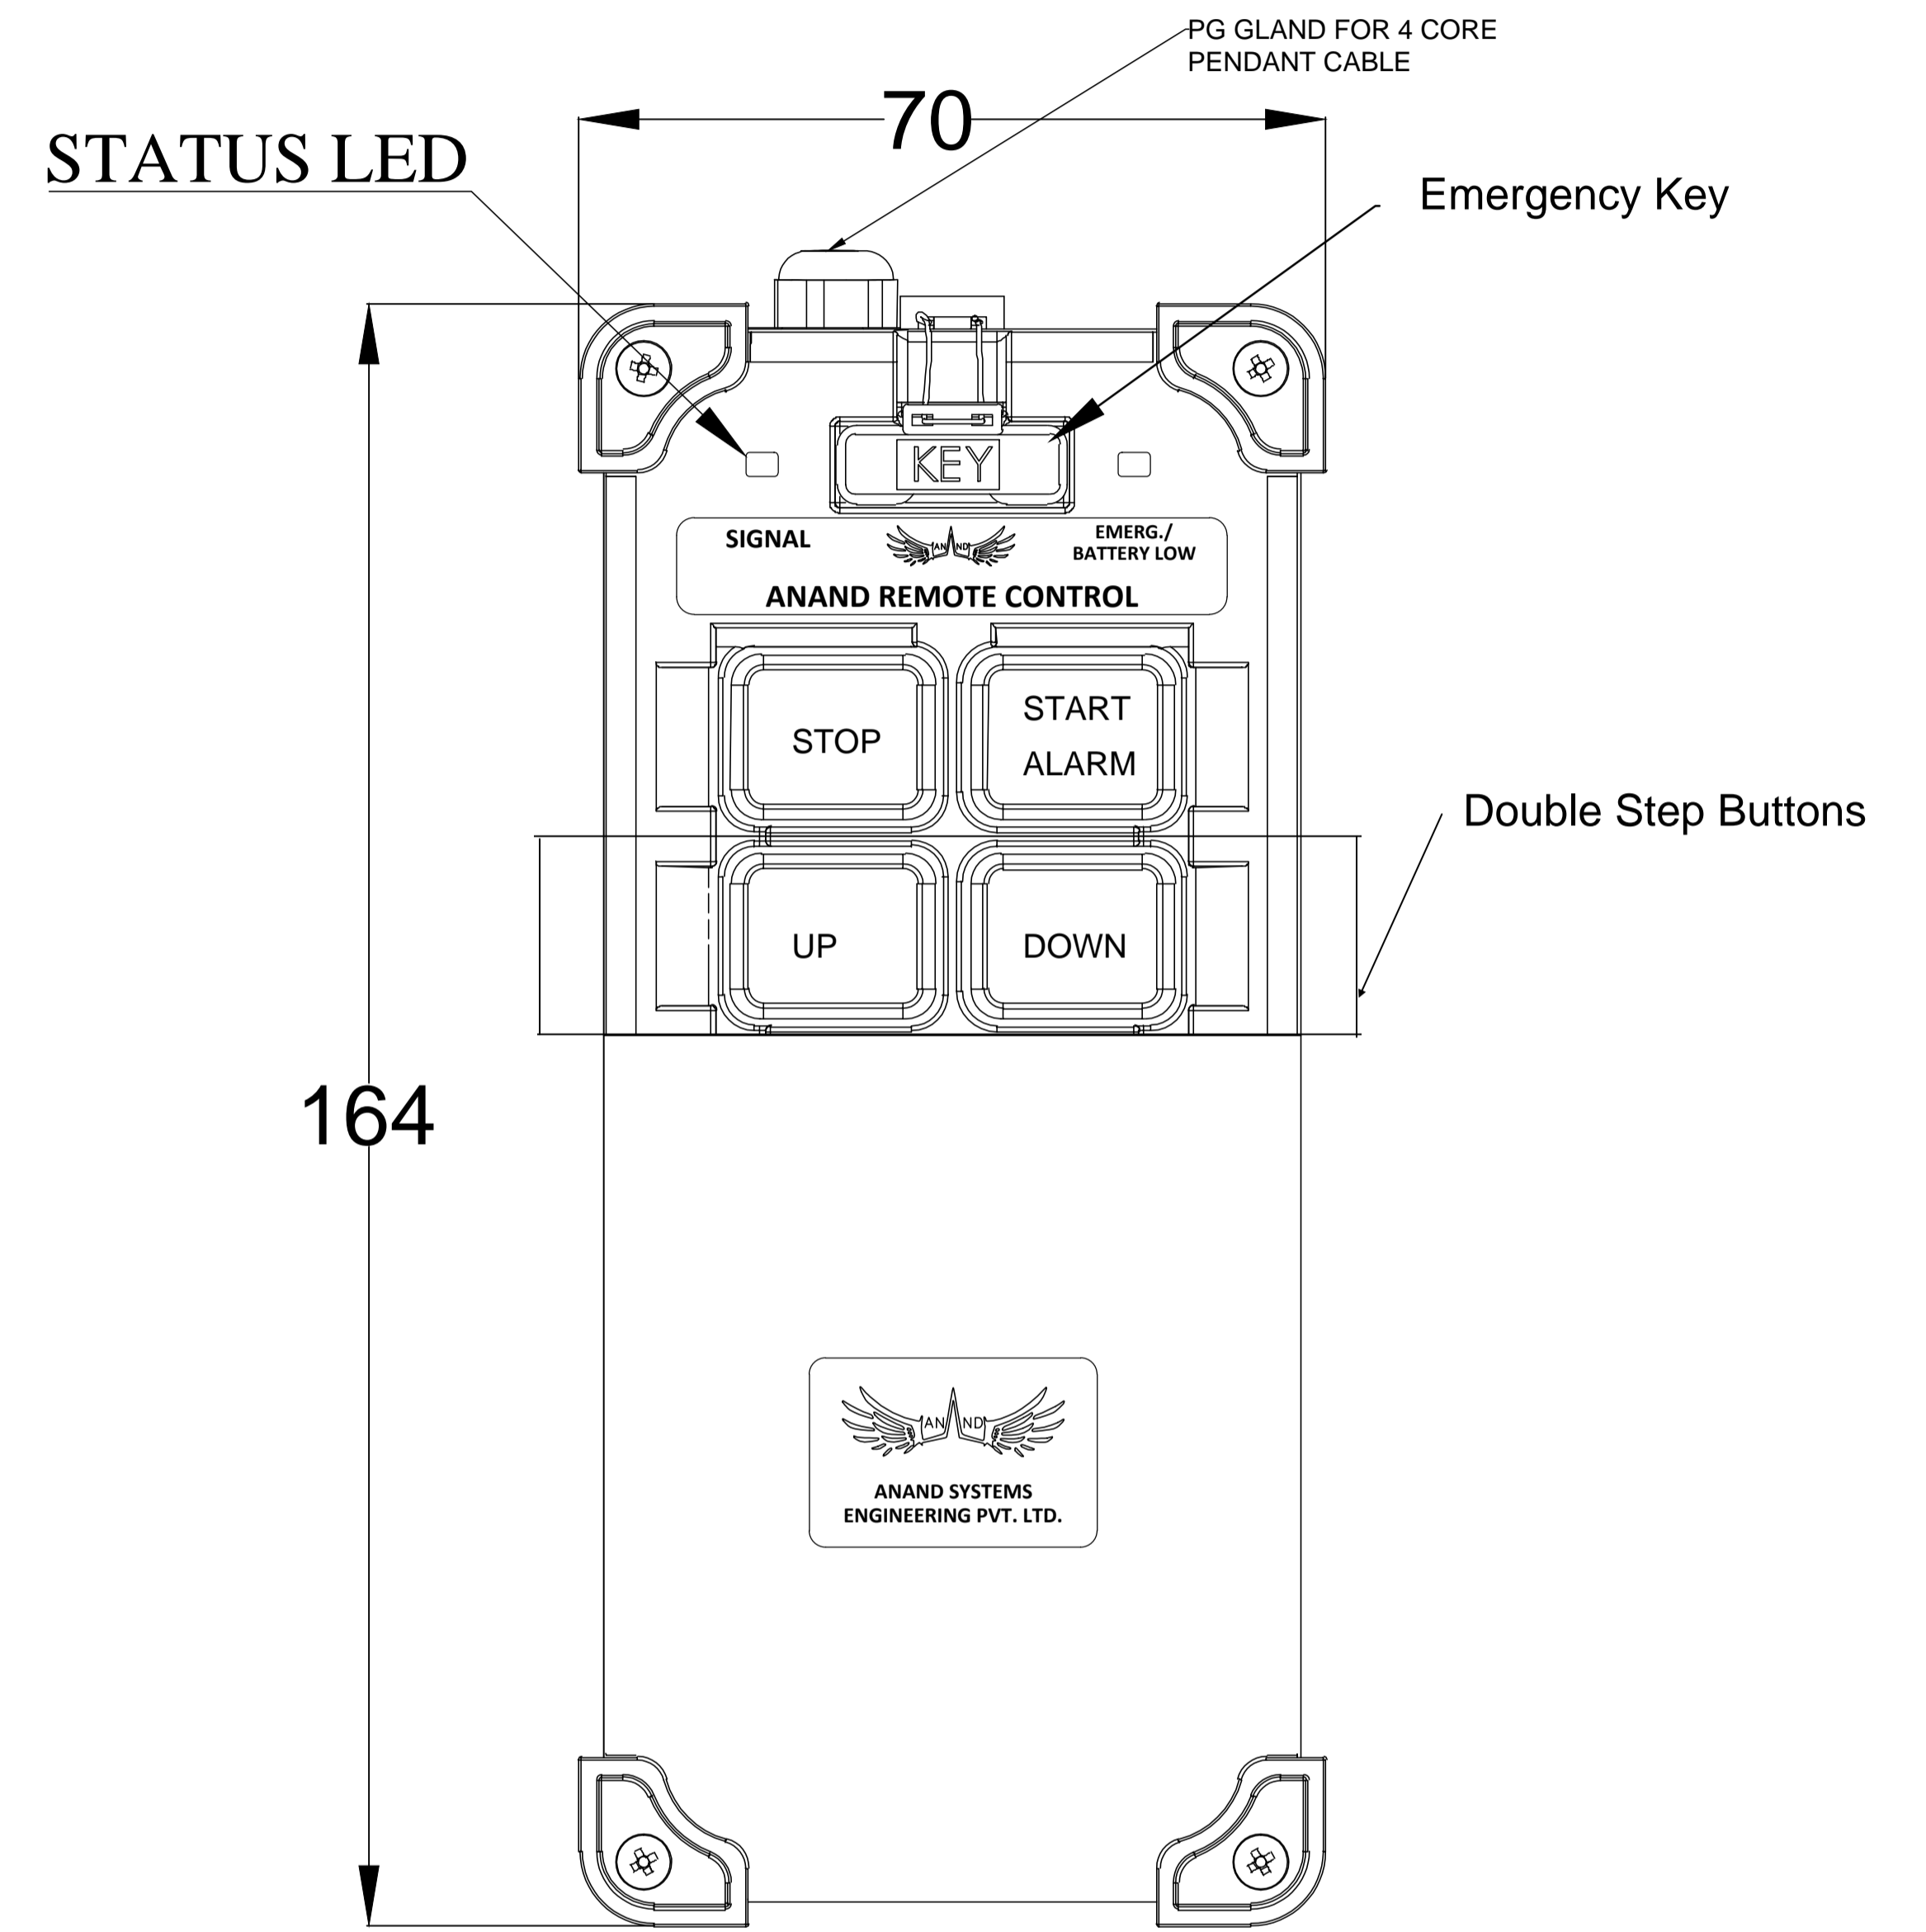

GA DRAWING

NO. OF RELAYS	6
NO. OF BUTTONS	4
SAFETY TIMER	YES

TO CLIENT:

ANAND SYSTEMS ENGINEERING PVT. LTD.			
MUMBAI- 400 072.			
Prepared by	vivek	23-03-2024	TITLE:
Checked by			4 BUTTON 2 SPEED PENDANT
Approved by			
REV.	SIZE	MODEL:-	SCALE: 1:2
R0	A4	APC-402	SHEET: 1 OF 2
Ref. Drawing No.: SL NO-			Cad file:

WIRING DIAGRAM

ANAND RADIO REMOTE CONTROL

PUSH BUTTON - RELAY MAP

PUSH BUTTON	RELAY ON
START/STOP	0,1
ALARM	2
UP	3
UP 2ND STEP	3,5
DOWN	4
DOWN 2ND STEP	4,5

INTERLOCK

MOTION
STOP ALONG WITH START ALARM KEY
UP ALONG WITH DOWN KEY

EMERGENCY

TO CLIENT:

ANAND SYSTEMS ENGINEERING PVT. LTD.			
MUMBAI-400 072.			
Prepared by	vivek	23-03-2024	TITLE:
Checked by			4 BUTTON 2 SPEED PENDANT
Approved by			
REV.	SIZE	MODEL:-	SCALE: 1:2
R0	A4	APC-402	SHEET: 2 OF 2
Ref. Drawing No.: SL NO-			Cad file: